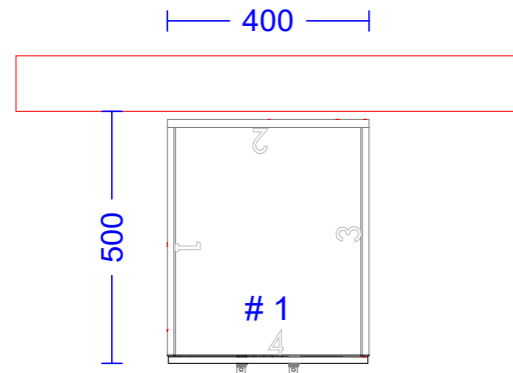

LOCKERS

Job Address:

Site Contact: -

Plan View
Z-LOCKER

Elevation View

Plan View
4 DOOR LOCKER

Elevation View

| | | | | | |
|-------------------------|--|------------------|------------------------------------|-------------------------------------|------------------------|
| Job Description: | LOCKERS | Material: | -13MM COMPACT LAMINATE - CUBIPANEL | Signature/Stamp of Approval: | |
| Carcass Colours: | -16MM HMR MELAMINE WHITE -W/ 2MM BLACK ABS EDGE | Room: | 18MM LAMINATE WHITE | Date: 22/04/24 | Revision no.: 0 |
| Panels Colour: | -13MM CUBIPNEL - TBC | Lock: | -STANDARD KEY LOCK | | |
| Doors colour: | -13MM CUBIPNEL - TBC | Hardware: | -STANDARD | | |

LOCKERS

Job Address:

Site Contact: -

Plan View
2 DOOR LOCKER

Elevation View

Plan View

2 DOOR LOCKER W/ SHOE BOX

Elevation View

Cubispec

| | | | |
|--|---|-------------------------------------|------------------------|
| Job Description: LOCKERS | Material: -13MM COMPACT LAMINATE - CUBIPANEL | Signature/Stamp of Approval: | |
| Carcass Colours: -16MM HMR MELAMINE WHITE -W/ 2MM BLACK ABS EDGE | Shoe box: -18MM LAMINATE WHITE | Date: 22/04/24 | Revision no.: 0 |
| Benchseat Colour: -13MM CUBIPNEL - TBC | Lock: -STANDARD KEY LOCK | | |
| Doors colour: -13MM CUBIPNEL - TBC | Hardware: -STANDARD | | |