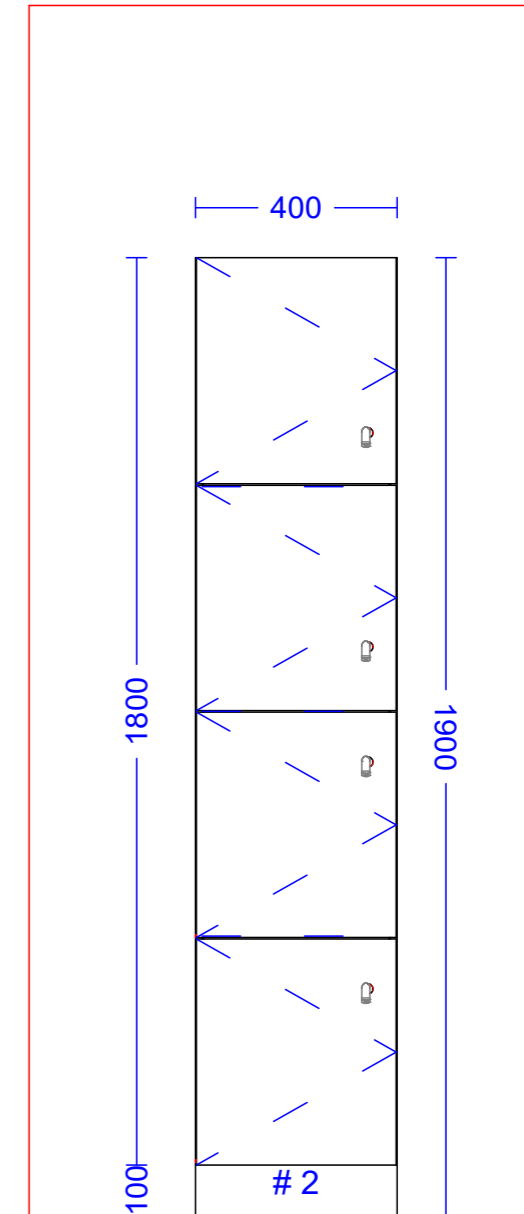

LOCKERS

Job Address:

Site Contact: -

Plan View
Z-LOCKER

Elevation View

Plan View
4 DOOR LOCKER

Elevation View

| | | | | | |
|-------------------------|--|------------------|------------------------------------|-------------------------------------|------------------------|
| Job Description: | LOCKERS | Material: | -13MM COMPACT LAMINATE - CUBIPANEL | Signature/Stamp of Approval: | |
| Carcass Colours: | -16MM HMR MELAMINE WHITE -W/ 2MM BLACK ABS EDGE | Room: | 18MM LAMINATE WHITE | Date: 22/04/24 | Revision no.: 0 |
| Panels Colour: | -13MM CUBIPNEL - TBC | Lock: | -STANDARD KEY LOCK | | |
| Doors colour: | -13MM CUBIPNEL - TBC | Hardware: | -STANDARD | | |

LOCKERS

Job Address:

Site Contact: -

Plan View
2 DOOR LOCKER

Elevation View

Plan View

2 DOOR LOCKER W/ SHOE BOX

Elevation View

Cubispec

| | | | |
|--|---|-------------------------------------|------------------------|
| Job Description: LOCKERS | Material: -13MM COMPACT LAMINATE - CUBIPANEL | Signature/Stamp of Approval: | |
| Carcass Colours: -16MM HMR MELAMINE WHITE -W/ 2MM BLACK ABS EDGE | Shoe box: -18MM LAMINATE WHITE | Date: 22/04/24 | Revision no.: 0 |
| Benchseat Colour: -13MM CUBIPNEL - TBC | Lock: -STANDARD KEY LOCK | | |
| Doors colour: -13MM CUBIPNEL - TBC | Hardware: -STANDARD | | |