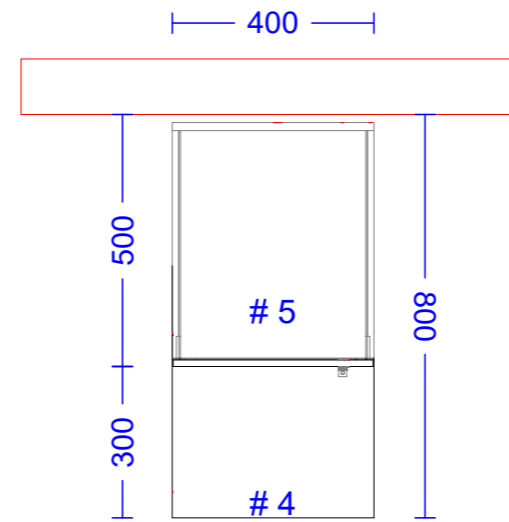

LOCKERS

Job Address:

Site Contact: -

Plan View
Z-LOCKER

Elevation View

Plan View
4 DOOR LOCKER

Elevation View

| | | | | | |
|-------------------------|--|------------------|------------------------------------|-------------------------------------|------------------------|
| Job Description: | LOCKERS | Material: | -13MM COMPACT LAMINATE - CUBIPANEL | Signature/Stamp of Approval: | |
| Carcass Colours: | -16MM HMR MELAMINE WHITE -W/ 2MM BLACK ABS EDGE | Room: | 18MM LAMINATE WHITE | Date: 22/04/24 | Revision no.: 0 |
| Panels Colour: | -13MM CUBIPNEL - TBC | Lock: | -STANDARD KEY LOCK | | |
| Doors colour: | -13MM CUBIPNEL - TBC | Hardware: | -STANDARD | | |

LOCKERS

Job Address:

Site Contact: -

Plan View
2 DOOR LOCKER

Elevation View

Plan View

2 DOOR LOCKER W/ SHOE BOX

Elevation View

Cubispec

| | | | |
|--|---|-------------------------------------|------------------------|
| Job Description: LOCKERS | Material: -13MM COMPACT LAMINATE - CUBIPANEL | Signature/Stamp of Approval: | |
| Carcass Colours: -16MM HMR MELAMINE WHITE -W/ 2MM BLACK ABS EDGE | Shoe box: -18MM LAMINATE WHITE | Date: 22/04/24 | Revision no.: 0 |
| Benchseat Colour: -13MM CUBIPNEL - TBC | Lock: -STANDARD KEY LOCK | | |
| Doors colour: -13MM CUBIPNEL - TBC | Hardware: -STANDARD | | |