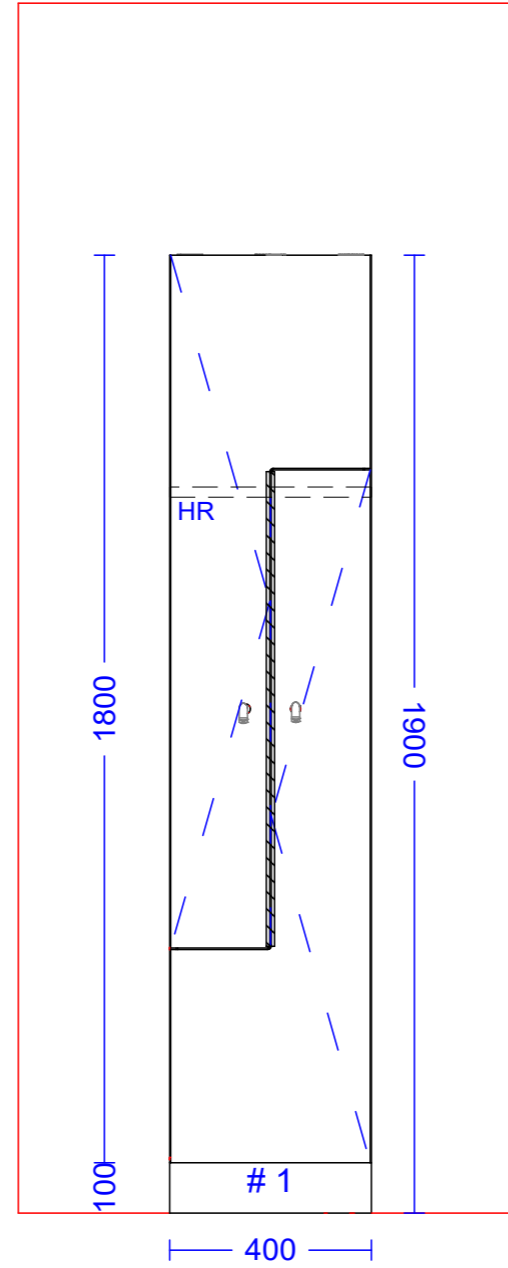

LOCKERS

Job Address:

Site Contact: -

Plan View
Z-LOCKER

Elevation View

Plan View
4 DOOR LOCKER

Elevation View

| | | | | | |
|-------------------------|--|------------------|------------------------------------|-------------------------------------|------------------------|
| Job Description: | LOCKERS | Material: | -13MM COMPACT LAMINATE - CUBIPANEL | Signature/Stamp of Approval: | |
| Carcass Colours: | -16MM HMR MELAMINE WHITE -W/ 2MM BLACK ABS EDGE | Room: | 18MM LAMINATE WHITE | Date: 22/04/24 | Revision no.: 0 |
| Panels Colour: | -13MM CUBIPNEL - TBC | Lock: | -STANDARD KEY LOCK | | |
| Doors colour: | -13MM CUBIPNEL - TBC | Hardware: | -STANDARD | | |

LOCKERS

Job Address:

Site Contact: -

Plan View
2 DOOR LOCKER

Elevation View

Plan View

2 DOOR LOCKER W/ SHOE BOX

Elevation View

Cubispec

| | | | |
|--|---|-------------------------------------|------------------------|
| Job Description: LOCKERS | Material: -13MM COMPACT LAMINATE - CUBIPANEL | Signature/Stamp of Approval: | |
| Carcass Colours: -16MM HMR MELAMINE WHITE -W/ 2MM BLACK ABS EDGE | Shoe box: -18MM LAMINATE WHITE | Date: 22/04/24 | Revision no.: 0 |
| Benchseat Colour: -13MM CUBIPNEL - TBC | Lock: -STANDARD KEY LOCK | | |
| Doors colour: -13MM CUBIPNEL - TBC | Hardware: -STANDARD | | |