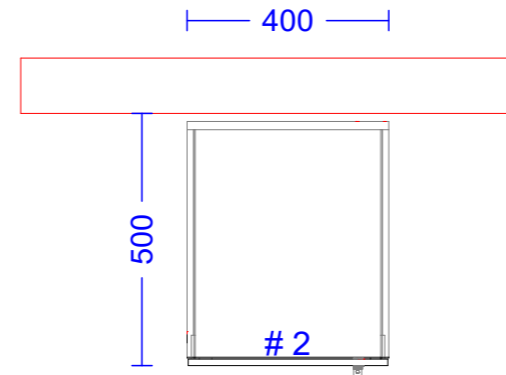

LOCKERS

Job Address:

Site Contact: -

Plan View
Z-LOCKER

Elevation View

Plan View
4 DOOR LOCKER

Elevation View

| | | | | | |
|-------------------------|--|------------------|------------------------------------|-------------------------------------|------------------------|
| Job Description: | LOCKERS | Material: | -13MM COMPACT LAMINATE - CUBIPANEL | Signature/Stamp of Approval: | |
| Carcass Colours: | -16MM HMR MELAMINE WHITE -W/ 2MM BLACK ABS EDGE | Room: | 18MM LAMINATE WHITE | Date: 22/04/24 | Revision no.: 0 |
| Panels Colour: | -13MM CUBIPNEL - TBC | Lock: | -STANDARD KEY LOCK | | |
| Doors colour: | -13MM CUBIPNEL - TBC | Hardware: | -STANDARD | | |

LOCKERS

Job Address:

Site Contact: -

Plan View
2 DOOR LOCKER

Elevation View

Plan View

2 DOOR LOCKER W/ SHOE BOX

Elevation View

Cubispec

| | | | |
|--|---|-------------------------------------|------------------------|
| Job Description: LOCKERS | Material: -13MM COMPACT LAMINATE - CUBIPANEL | Signature/Stamp of Approval: | |
| Carcass Colours: -16MM HMR MELAMINE WHITE -W/ 2MM BLACK ABS EDGE | Shoe box: -18MM LAMINATE WHITE | Date: 22/04/24 | Revision no.: 0 |
| Benchseat Colour: -13MM CUBIPNEL - TBC | Lock: -STANDARD KEY LOCK | | |
| Doors colour: -13MM CUBIPNEL - TBC | Hardware: -STANDARD | | |