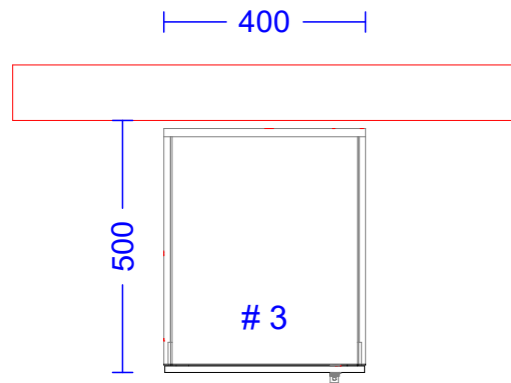

LOCKERS

Job Address:

Site Contact: -

Plan View
Z-LOCKER

Elevation View

Plan View
4 DOOR LOCKER

Elevation View

| | | | | | |
|-------------------------|--|------------------|------------------------------------|-------------------------------------|------------------------|
| Job Description: | LOCKERS | Material: | -13MM COMPACT LAMINATE - CUBIPANEL | Signature/Stamp of Approval: | |
| Carcass Colours: | -16MM HMR MELAMINE WHITE -W/ 2MM BLACK ABS EDGE | Room: | 18MM LAMINATE WHITE | Date: 22/04/24 | Revision no.: 0 |
| Panels Colour: | -13MM CUBIPNEL - TBC | Lock: | -STANDARD KEY LOCK | | |
| Doors colour: | -13MM CUBIPNEL - TBC | Hardware: | -STANDARD | | |

LOCKERS

Job Address:

Site Contact: -

Plan View
2 DOOR LOCKER

Elevation View

Plan View

2 DOOR LOCKER W/ SHOE BOX

Elevation View

Cubispec

| | | | |
|--|---|-------------------------------------|------------------------|
| Job Description: LOCKERS | Material: -13MM COMPACT LAMINATE - CUBIPANEL | Signature/Stamp of Approval: | |
| Carcass Colours: -16MM HMR MELAMINE WHITE -W/ 2MM BLACK ABS EDGE | Shoe box: -18MM LAMINATE WHITE | Date: 22/04/24 | Revision no.: 0 |
| Benchseat Colour: -13MM CUBIPNEL - TBC | Lock: -STANDARD KEY LOCK | | |
| Doors colour: -13MM CUBIPNEL - TBC | Hardware: -STANDARD | | |