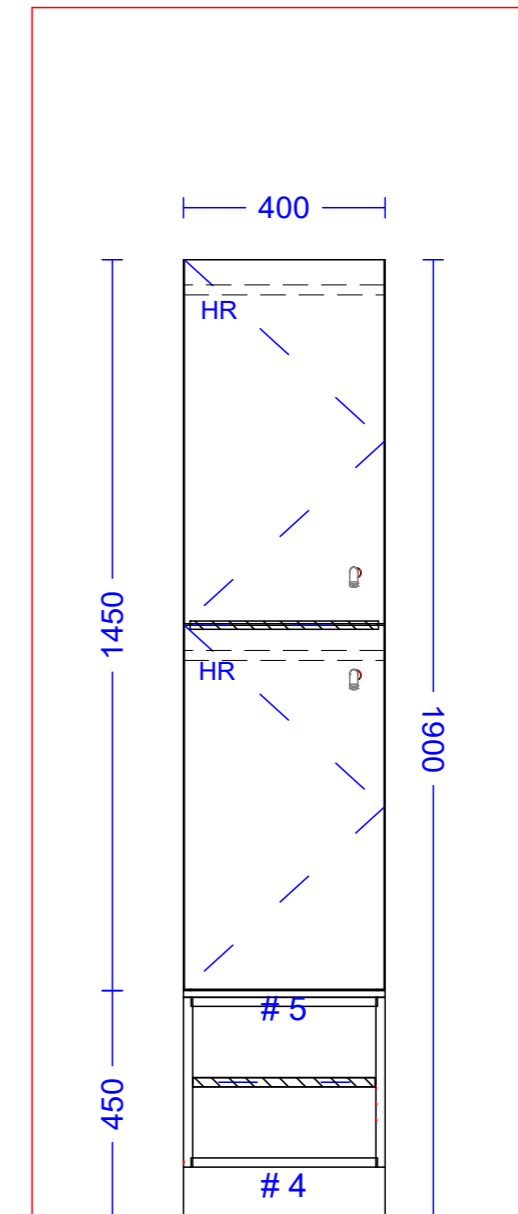

LOCKERS

Job Address:

Site Contact: -

Plan View
Z-LOCKER

Elevation View

Plan View
4 DOOR LOCKER

Elevation View

| | | | | | |
|-------------------------|--|------------------|------------------------------------|-------------------------------------|------------------------|
| Job Description: | LOCKERS | Material: | -13MM COMPACT LAMINATE - CUBIPANEL | Signature/Stamp of Approval: | |
| Carcass Colours: | -16MM HMR MELAMINE WHITE -W/ 2MM BLACK ABS EDGE | Room: | 18MM LAMINATE WHITE | Date: 22/04/24 | Revision no.: 0 |
| Panels Colour: | -13MM CUBIPNEL - TBC | Lock: | -STANDARD KEY LOCK | | |
| Doors colour: | -13MM CUBIPNEL - TBC | Hardware: | -STANDARD | | |

LOCKERS

Job Address:

Site Contact: -

Plan View
2 DOOR LOCKER

Elevation View

Plan View

2 DOOR LOCKER W/ SHOE BOX

Elevation View

Cubispec

| | | | |
|--|---|-------------------------------------|------------------------|
| Job Description: LOCKERS | Material: -13MM COMPACT LAMINATE - CUBIPANEL | Signature/Stamp of Approval: | |
| Carcass Colours: -16MM HMR MELAMINE WHITE -W/ 2MM BLACK ABS EDGE | Shoe box: -18MM LAMINATE WHITE | Date: 22/04/24 | Revision no.: 0 |
| Benchseat Colour: -13MM CUBIPNEL - TBC | Lock: -STANDARD KEY LOCK | | |
| Doors colour: -13MM CUBIPNEL - TBC | Hardware: -STANDARD | | |