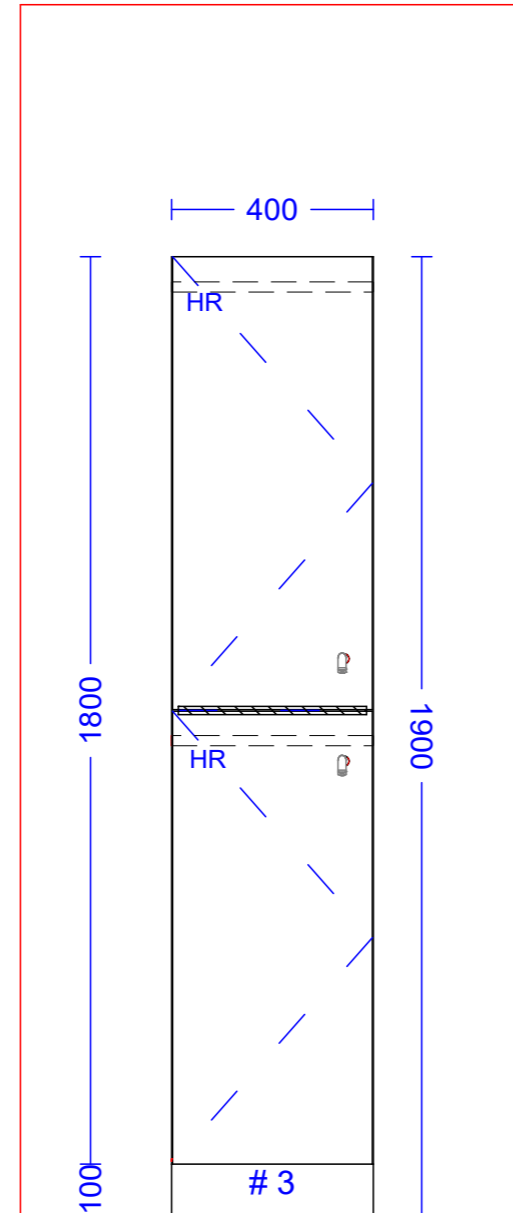

LOCKERS

Job Address:

Site Contact: -

Plan View
Z-LOCKER

Elevation View

Plan View
4 DOOR LOCKER

Elevation View

| | | | | | |
|-------------------------|--|------------------|------------------------------------|-------------------------------------|------------------------|
| Job Description: | LOCKERS | Material: | -13MM COMPACT LAMINATE - CUBIPANEL | Signature/Stamp of Approval: | |
| Carcass Colours: | -16MM HMR MELAMINE WHITE -W/ 2MM BLACK ABS EDGE | Room: | 18MM LAMINATE WHITE | Date: 22/04/24 | Revision no.: 0 |
| Panels Colour: | -13MM CUBIPNEL - TBC | Lock: | -STANDARD KEY LOCK | | |
| Doors colour: | -13MM CUBIPNEL - TBC | Hardware: | -STANDARD | | |

LOCKERS

Job Address:

Site Contact: -

Plan View
2 DOOR LOCKER

Elevation View

Plan View

2 DOOR LOCKER W/ SHOE BOX

Elevation View

Cubispec

| | | | |
|--|---|-------------------------------------|------------------------|
| Job Description: LOCKERS | Material: -13MM COMPACT LAMINATE - CUBIPANEL | Signature/Stamp of Approval: | |
| Carcass Colours: -16MM HMR MELAMINE WHITE -W/ 2MM BLACK ABS EDGE | Shoe box: -18MM LAMINATE WHITE | Date: 22/04/24 | Revision no.: 0 |
| Benchseat Colour: -13MM CUBIPNEL - TBC | Lock: -STANDARD KEY LOCK | | |
| Doors colour: -13MM CUBIPNEL - TBC | Hardware: -STANDARD | | |