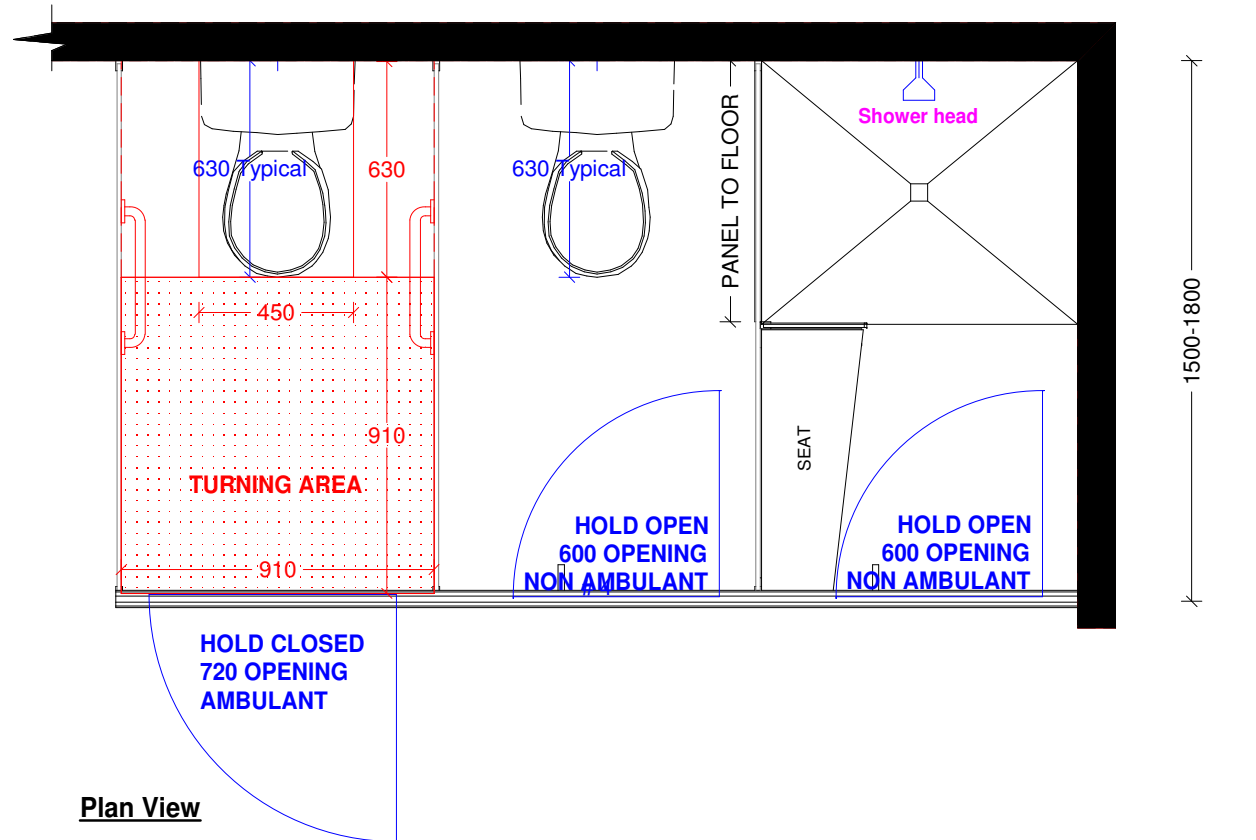

SABER

Cubispec

Job Description: BLADE MOUNTED / HEADRAIL BRACED	Material: -13MM COMPACT LAMINATE - CUBIPANEL
Frontals Colours: -DESIGNER WHITE	Room: .
Partitions Colours: -DESIGNER WHITE	Extrusion Finish: -ANODISED
Doors colour: -DESIGNER WHITE	Hardware: -STANDARD (SATIN CHROME PLATE)