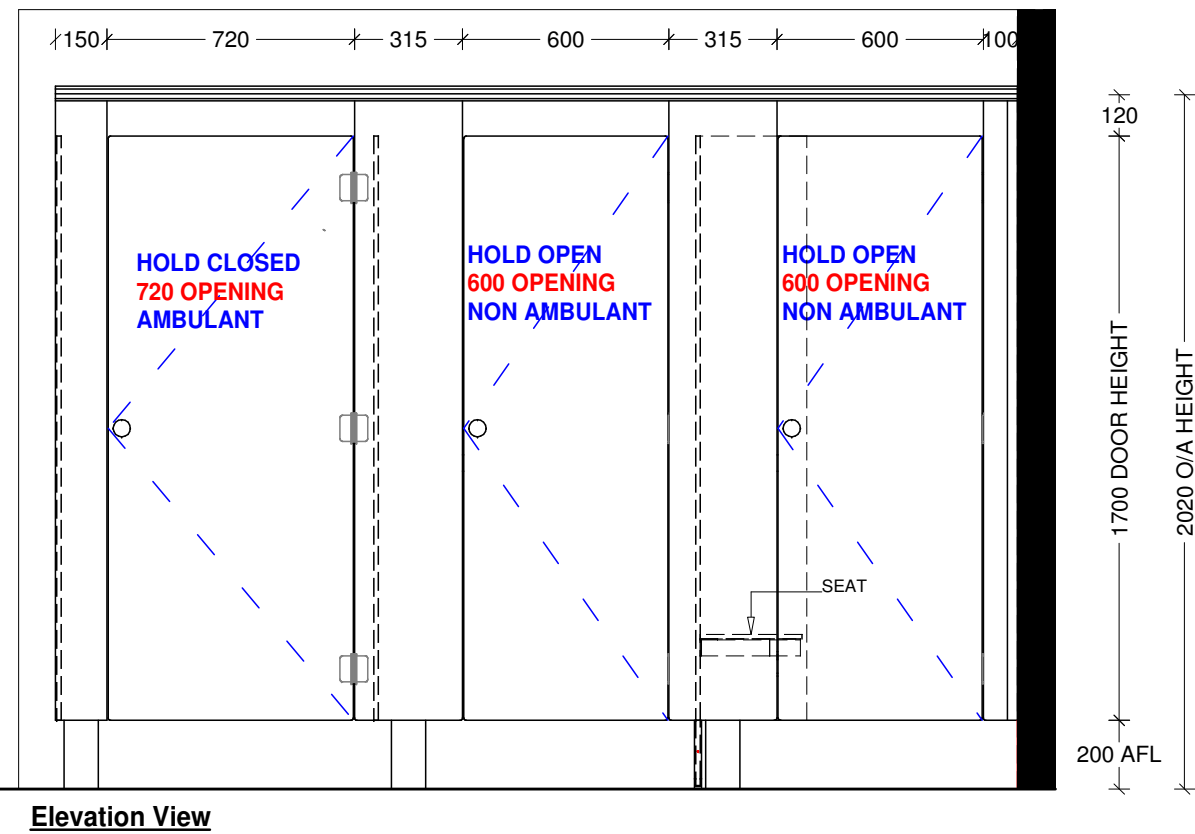

SABER

Cubispec

Job Description: BLADE MOUNTED / HEADRAIL BRACED	Material: -13MM COMPACT LAMINATE - CUBIPANEL
Frontals Colours: -DESIGNER WHITE	Room: .
Partitions Colours: -DESIGNER WHITE	Extrusion Finish: -ANODISED
Doors colour: -DESIGNER WHITE	Hardware: -STANDARD (SATIN CHROME PLATE)