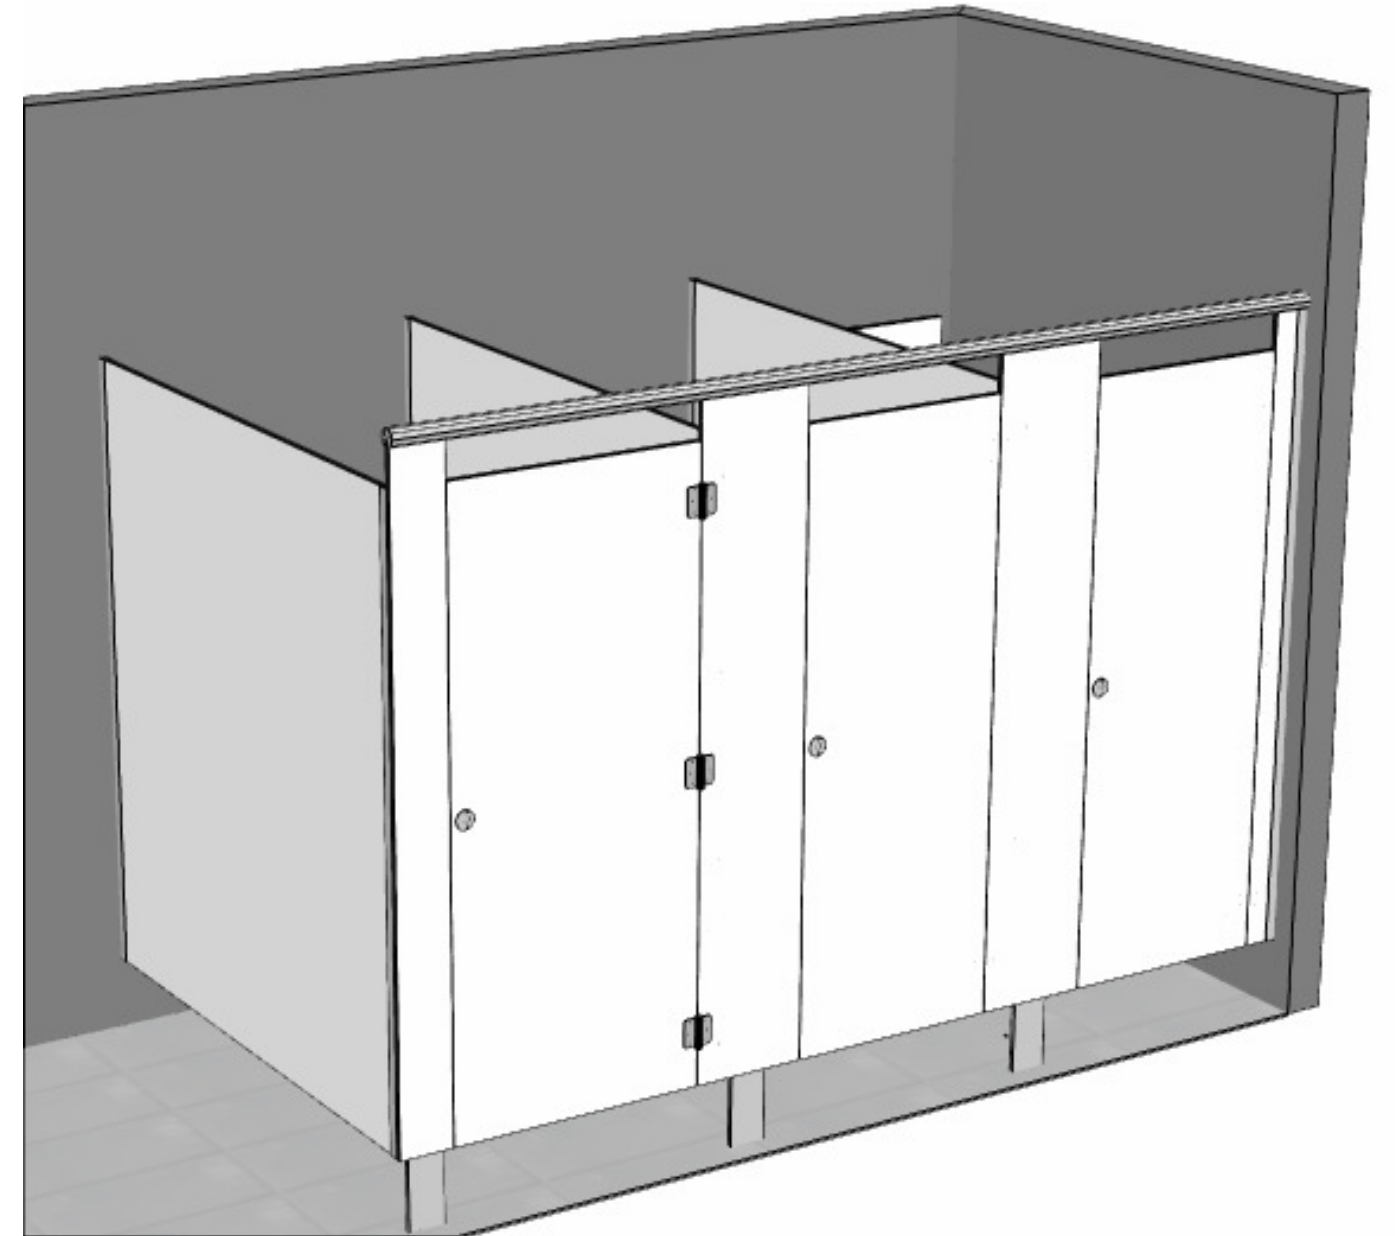

SABER

Cubispec

Job Description: BLADE MOUNTED / HEADRAIL BRACED	Material: -13MM COMPACT LAMINATE - CUBIPANEL
Frontals Colours: -DESIGNER WHITE	Room: .
Partitions Colours: -DESIGNER WHITE	Extrusion Finish: -ANODISED
Doors colour: -DESIGNER WHITE	Hardware: -STANDARD (SATIN CHROME PLATE)