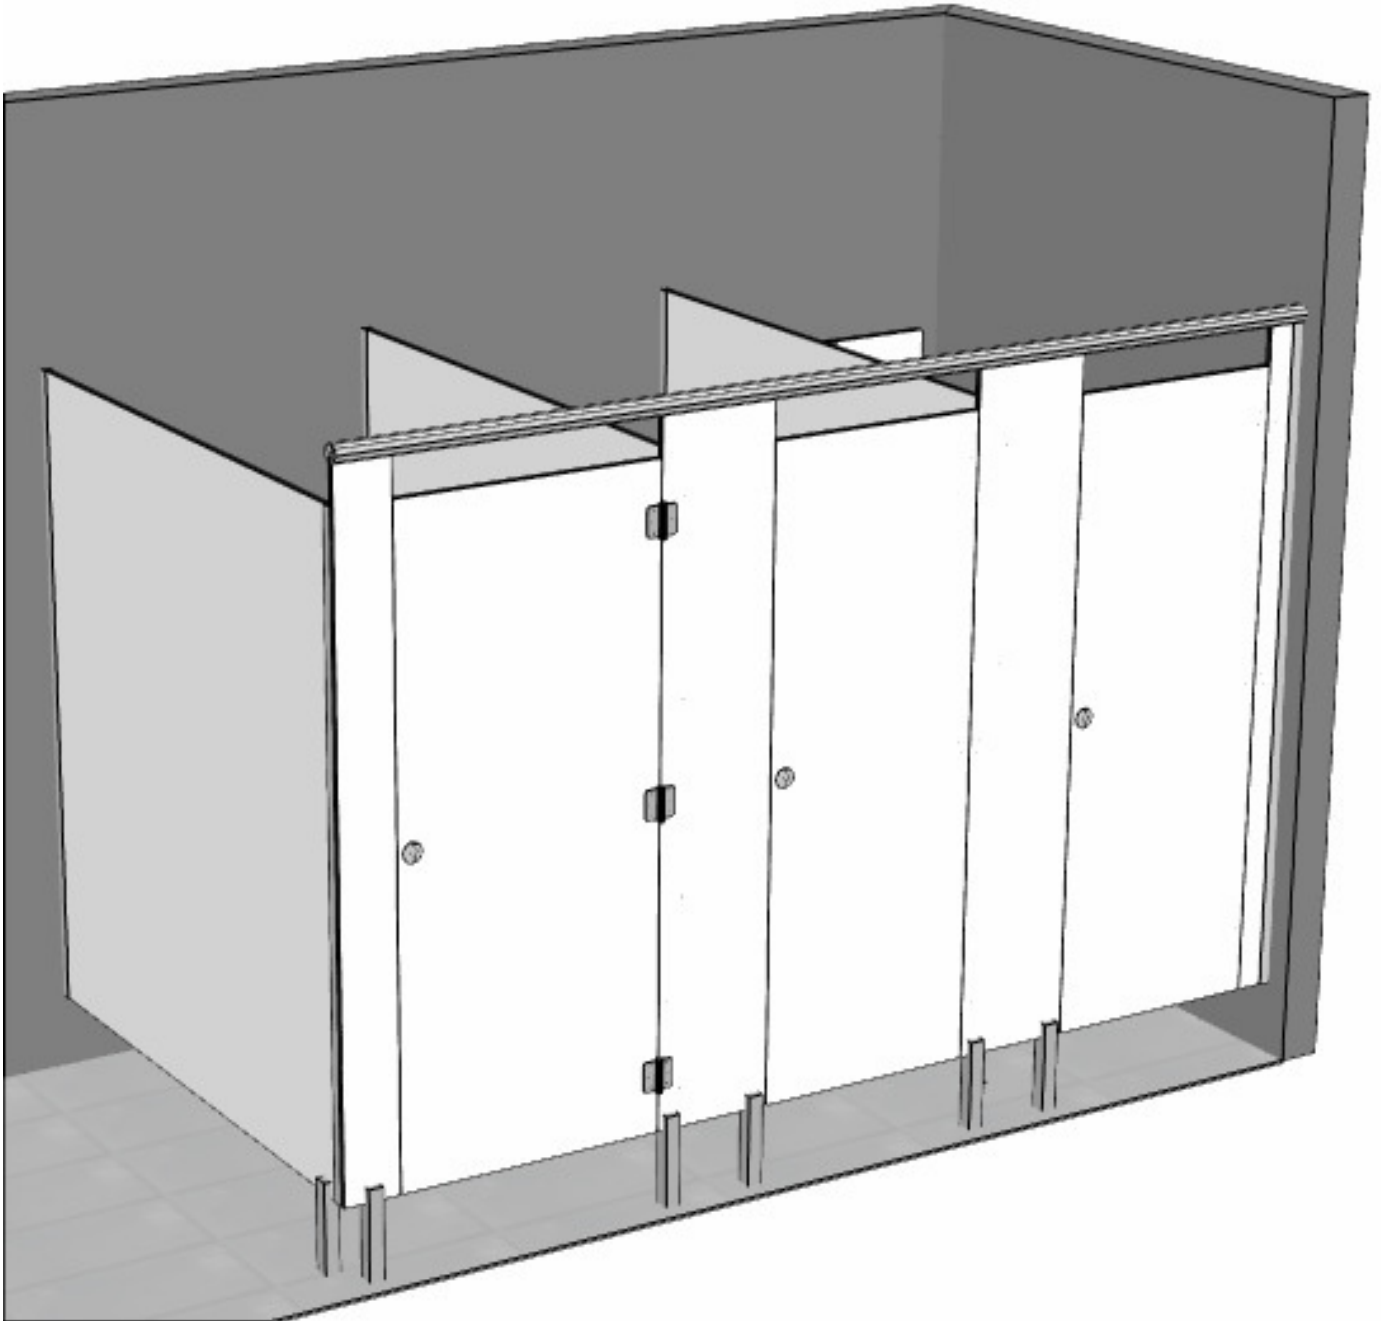

# Cubisp<sup>ec</sup>

Exceptional Washroom &  
Changeroom Systems

## Podium

Toilet and Shower Partitioning

Pedestal Mounted & Overhead Braced System

# Podium

Architects & Interior Designers have made the Podium Toilet Partition one of our most popular styles over many years. The Pedestal mounted & Headrail braced system offers strength, durability and easy cleaning combined with fresh, clean lines and vibrant colour contrasts.

Available in a wide range of colours, materials and finishes for both Shower and Toilet cubicle construction, Podium features a heavy-duty headrail and channels, concealed fix designer hardware, and an optional gapless rebated door for enhanced privacy.