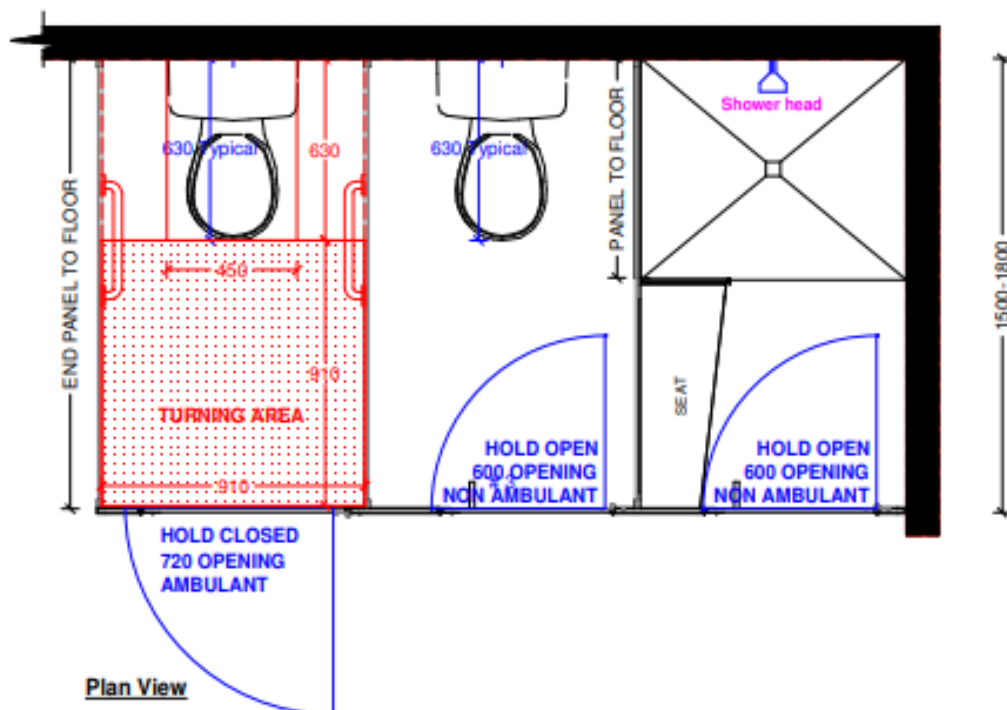

## Board Options

- 13mm Compact Laminate
- 18mm, 25mm & 33mm Structural HMR MDF (Dry Areas only)
- 18mm, 25mm & 33mm MR Particleboard (Dry Areas only)

## Specifications

- Standard Overall Height - 1900mm AFL
- Standard Frontal - 1900h
- Standard Door - 1700h (200mm AFL)
- Standard Division Panel - 1700h (200mm AFL)

## Perspective View

2D Drawings