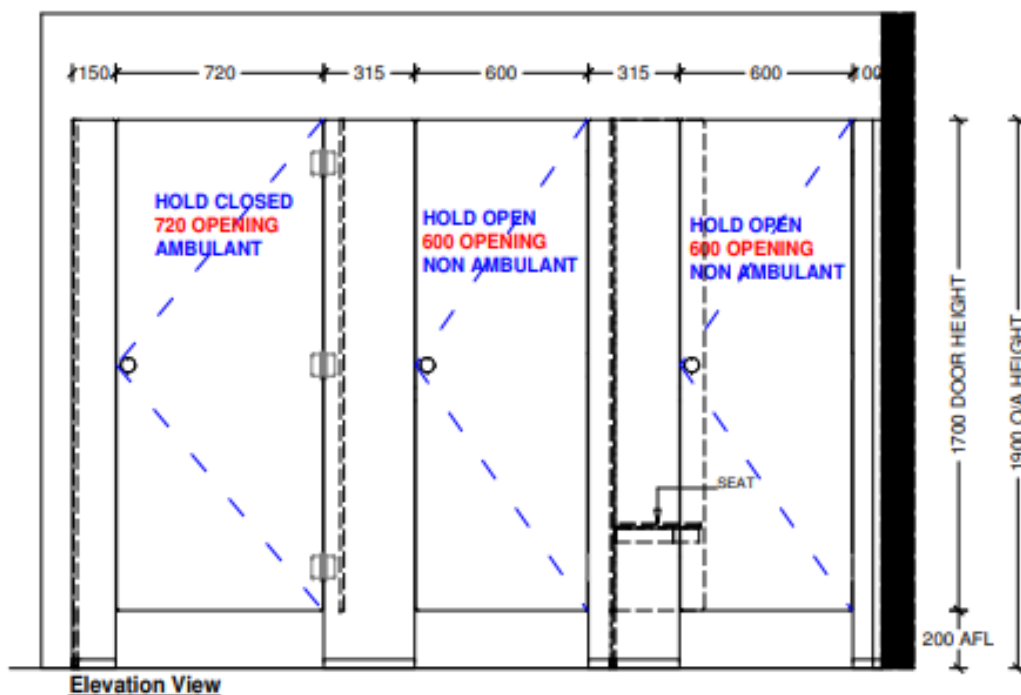

## Specifications

- Standard Overall Height - 1900mm AFL
- Standard Frontal - 1900h
- Standard Door - 1700h (200mm AFL)
- Standard Division Panel - 1700h (200mm AFL)

## Perspective View

2D Drawings