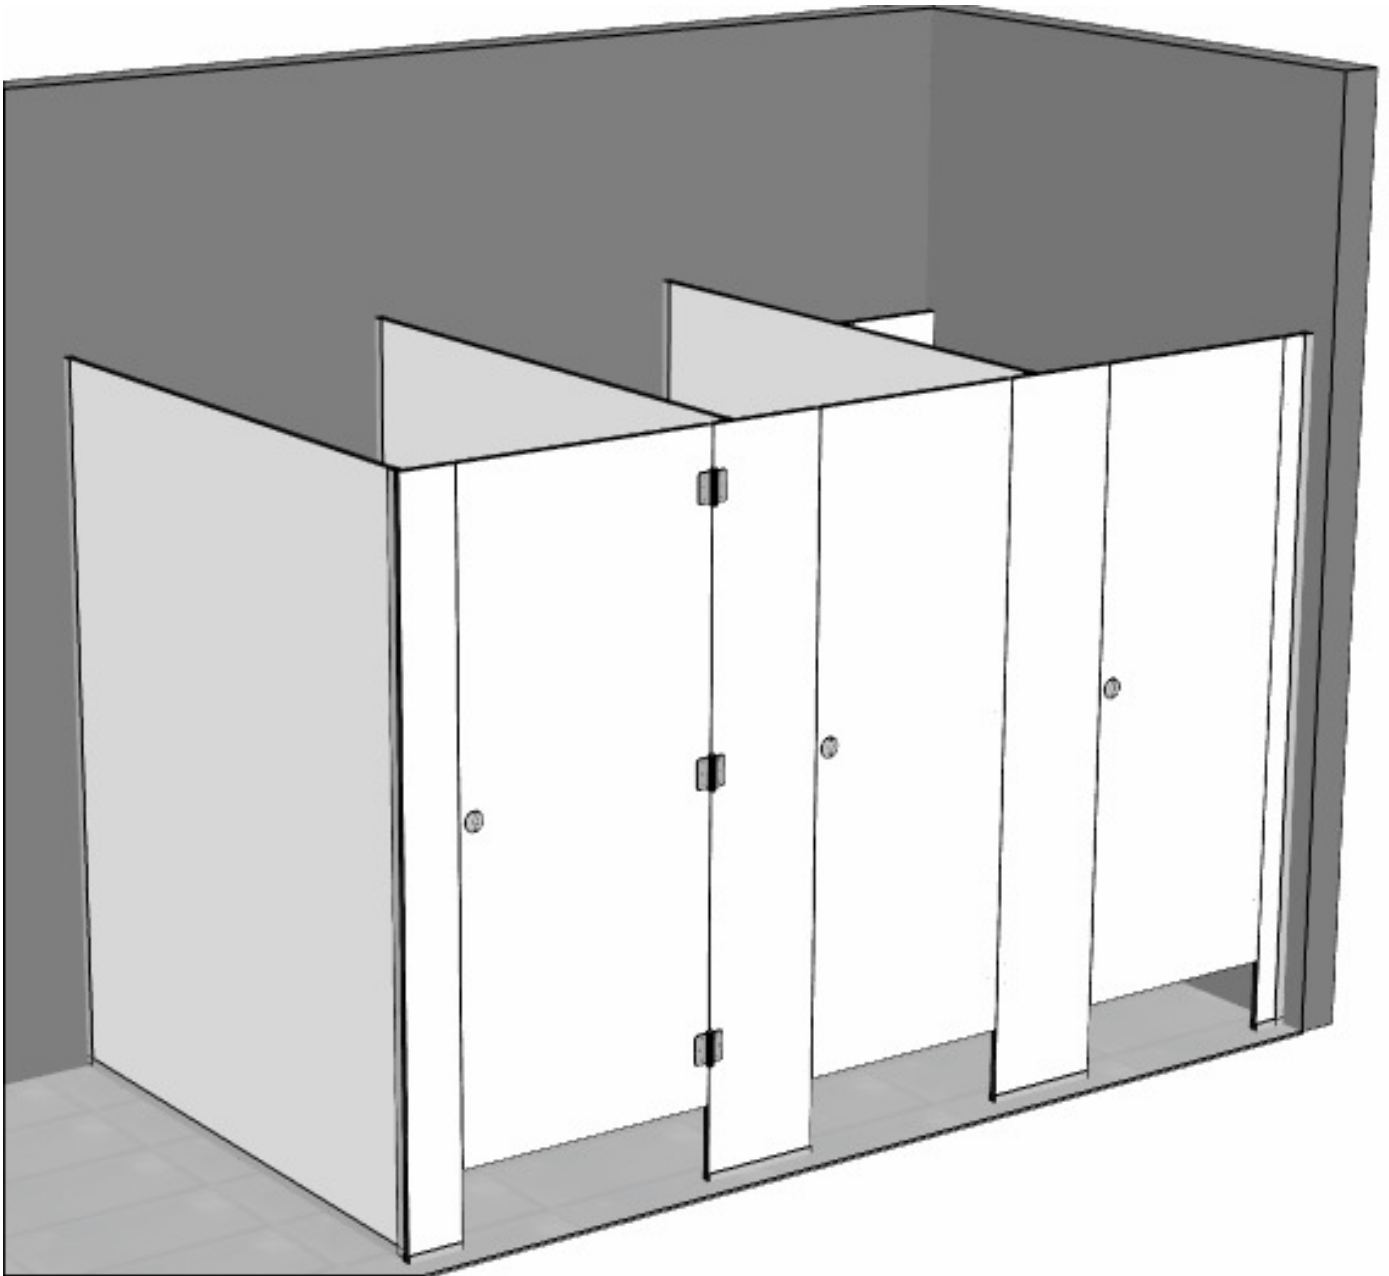

# Cubisp<sup>ec</sup>

Exceptional Washroom &  
Changeroom Systems

## Excalibur

Toilet and Shower Partitioning  
Floor Mounted / Free Standing

# Excalibur

The Excalibur Partition system has emerged as the top choice for Architects and Interior Designers when it comes to designing modern, luxurious washrooms, changing rooms, and end-of-trip (EOT) facilities. Its innovative floor-mounted system has garnered immense popularity due to its outstanding features and benefits.

## Features

- Floor Mounted for maximum privacy & security
- No Headrail
- Concealed Fix designer hardware (Optional Slide Lock)
- Optional Gapless Rebated Door for Privacy
- Suitable for hard wearing applications
- Wide range of finishes available (Laminex, Polytec & many more)