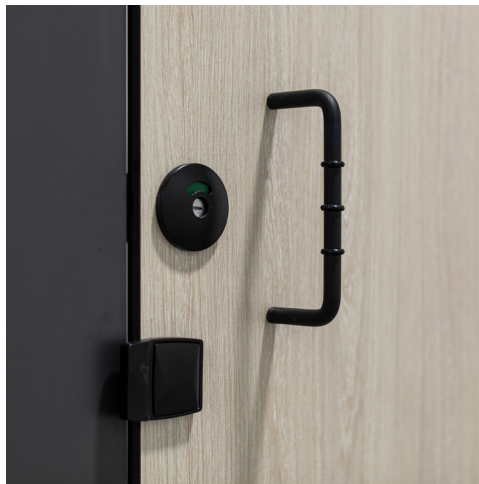

## Excalibur

Toilet and Shower Partitioning  
Floor Mounted / Free Standing

# Excalibur

The Excalibur Partition system has emerged as the top choice for Architects and Interior Designers when it comes to designing modern, luxurious washrooms, changing rooms, and end-of-trip (EOT) facilities. Its innovative floor-mounted system has garnered immense popularity due to its outstanding features and benefits.

## Features

- Floor Mounted for maximum privacy & security
- No Headrail
- Concealed Fix designer hardware (Optional Slide Lock)
- Optional Gapless Rebated Door for Privacy
- Suitable for hard wearing applications
- Wide range of finishes available (Laminex, Polytec & many more)